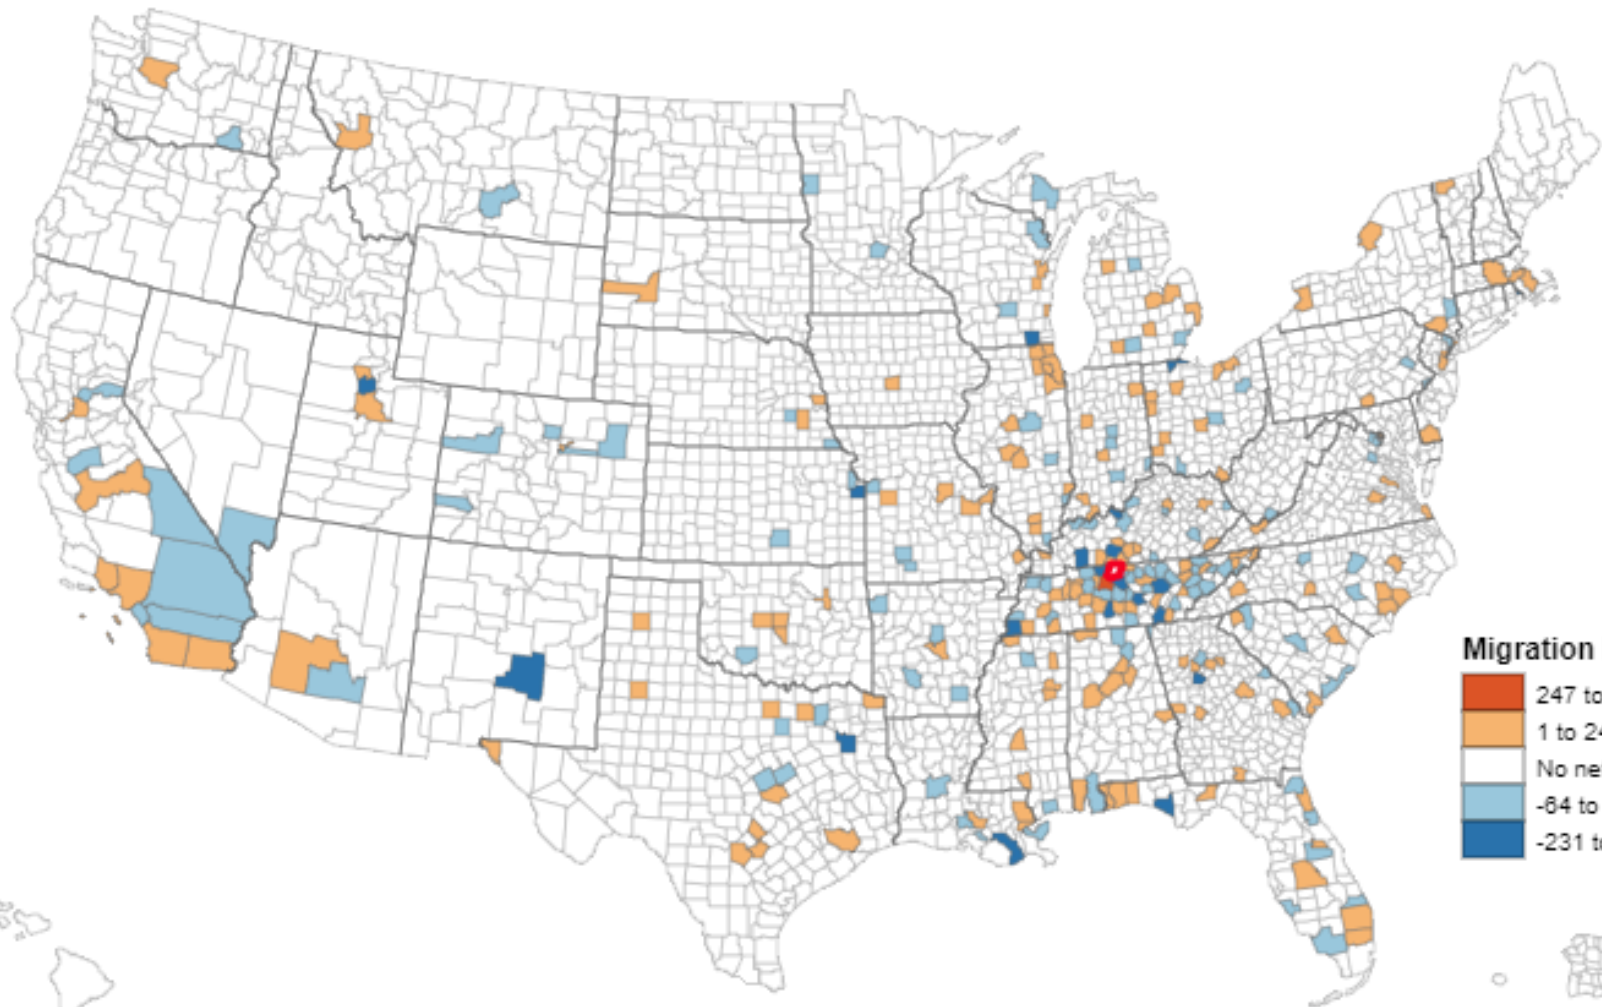

# Total Net Migration Flows for Sumner County, Tennessee

### Migration by County

- 247 to 611
- 1 to 246
- No net movers
- 64 to -1
- 231 to -65