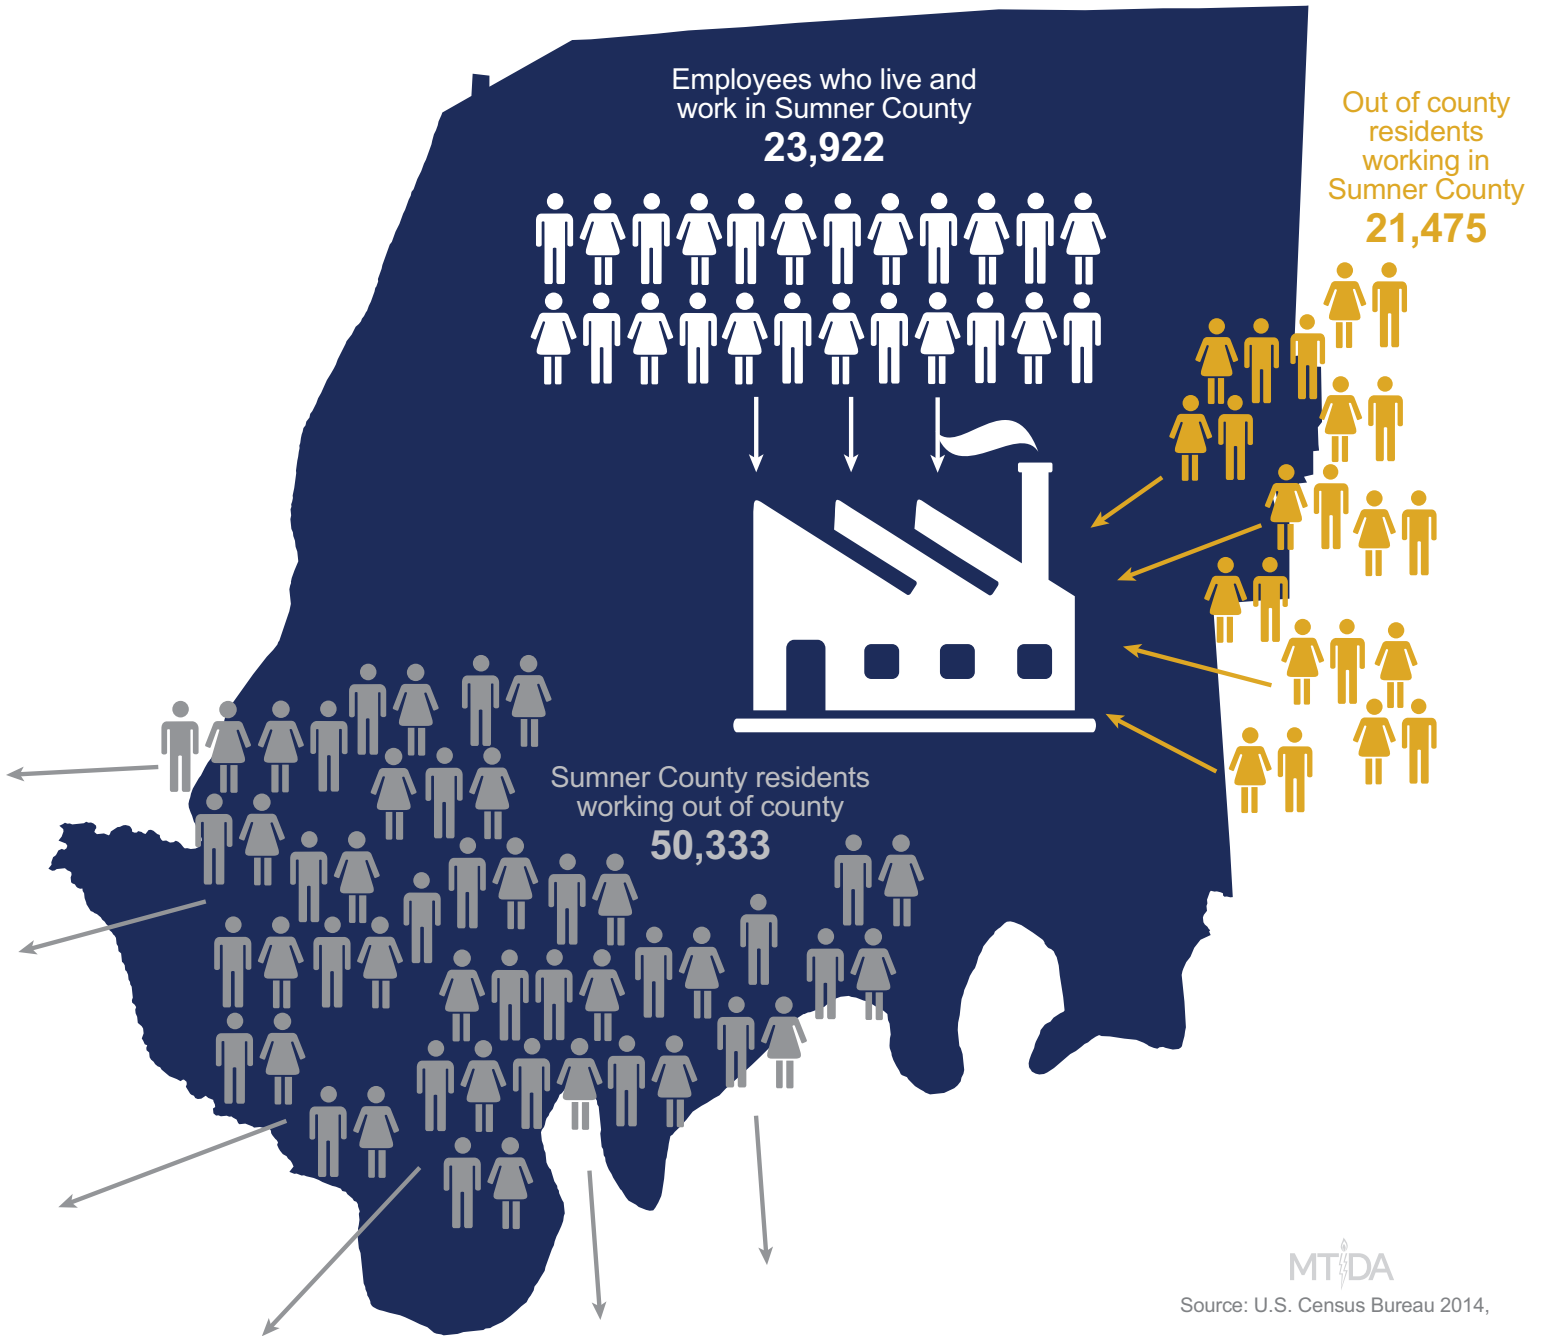

Total Sumner County Employment 95,730

MTIDA

Source: U.S. Census Bureau 2014,